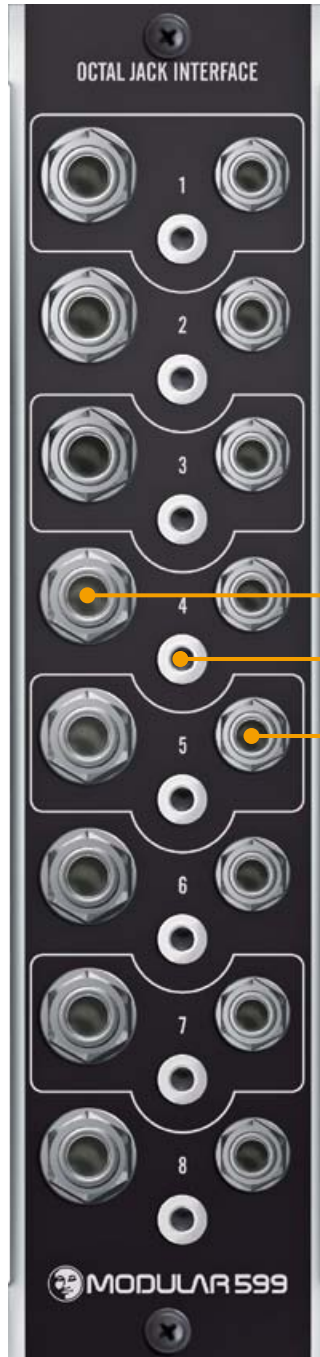

599

OCTAL JACK INTERFACE

The M 599 **OCTAL JACK INTERFACE** module combines eight sets of jacks:

- 1/4" (6,35 mm)
- Banana
- 1/8" (3,5 mm)