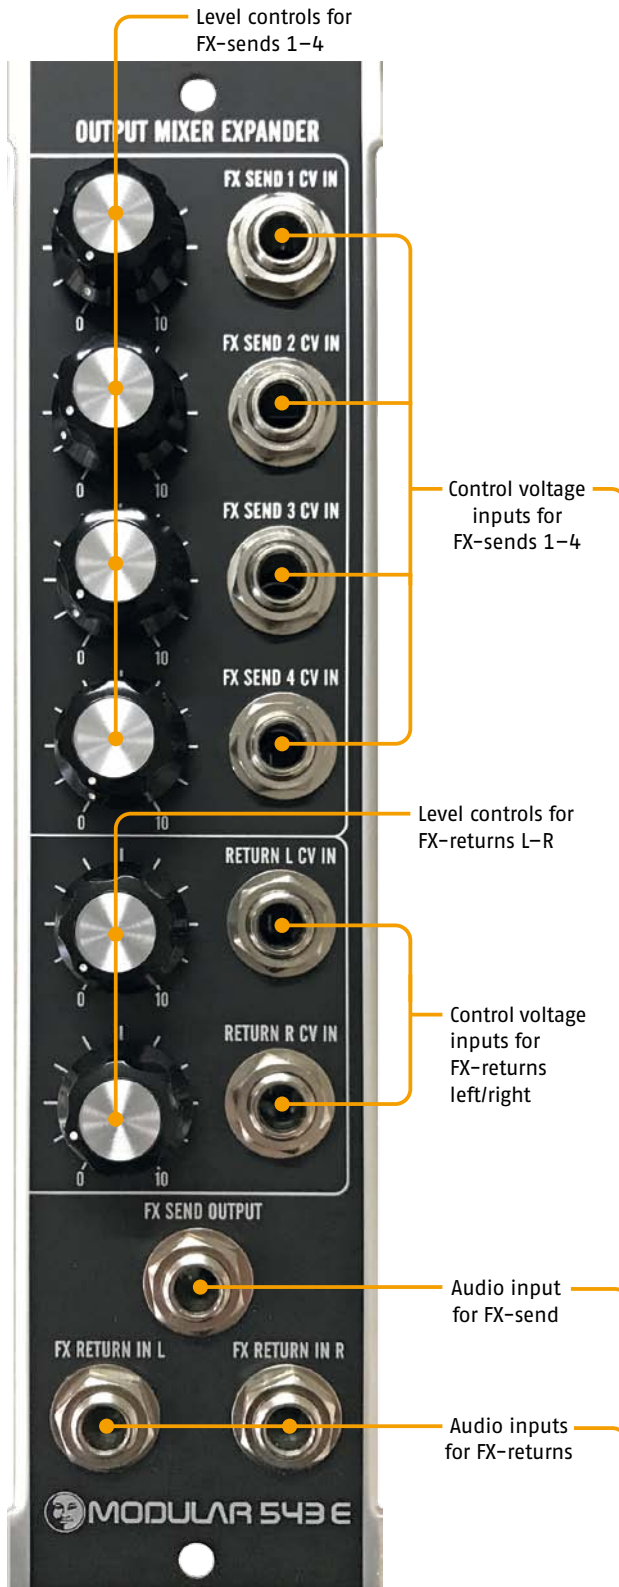

543E/ECP

OUTPUT MIXER AUX-SEND/RETURN EXPANDER

The M543 E and M543 E CP are expander modules to upgrade the M543/M543CP output mixer modules by a 4-channel send/stereo return FX path.

Two or more of these modules can be connected to the mixer modules to have more effects paths.