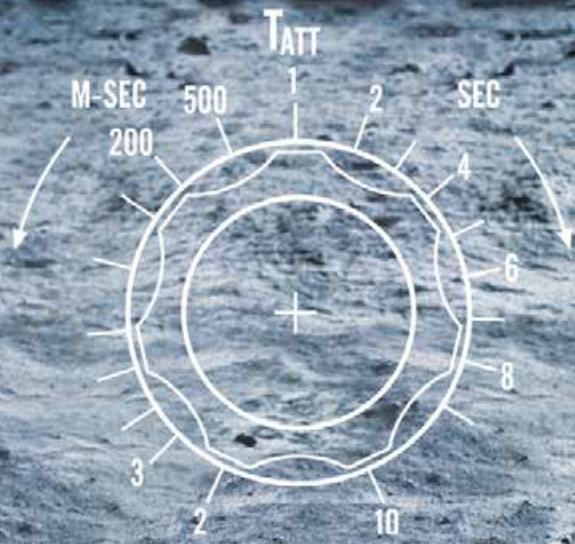

DESTINATION MOON!

FOUR CHANNEL VOLTAGE CONTROLLED OUTPUT MIXER

VOLTAGE CONTROLLED
MULTI-MODE FILTER

FOUR CHANNEL VOLTAGE CONTROLLED OUTPUT MIXER

LEFT

MAIN OFF MAIN ON

RIGHT

CHANNEL 1 VOLUME

CHANNEL 2 VOLUME

PHONES LEVEL

CHANNEL 3 VOLUME

CHANNEL 4 VOLUME

PANORAMA

PANORAMA

PRE MV POST MV

PANORAMA