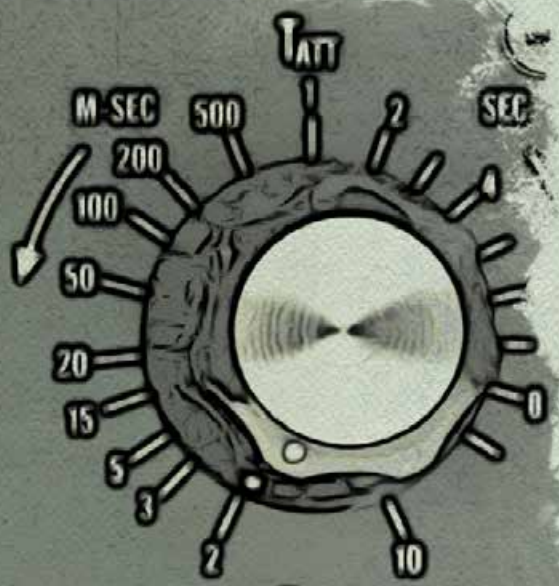

LEFT

RIGHT

MIDI IN

MIDI TRIG

MODULAR 551

VOLTAGE CONTROLLED ENVELOPE GENERATOR

ATTACK VOLTAGE CONTROL

DECAY VOLTAGE CONTROL

RELEASE VOLTAGE CONTROL

VOLTAGE CONTROLLED ENVELOPE GENERATOR

ATTACK VOLTAGE CONTROL

DECAY VOLTAGE CONTROL

RELEASE VOLTAGE CONTROL

VOLTAGE CONTROLLED MULTI-MODE FILTER

CUTOFF FREQUENCY

REGENERATION