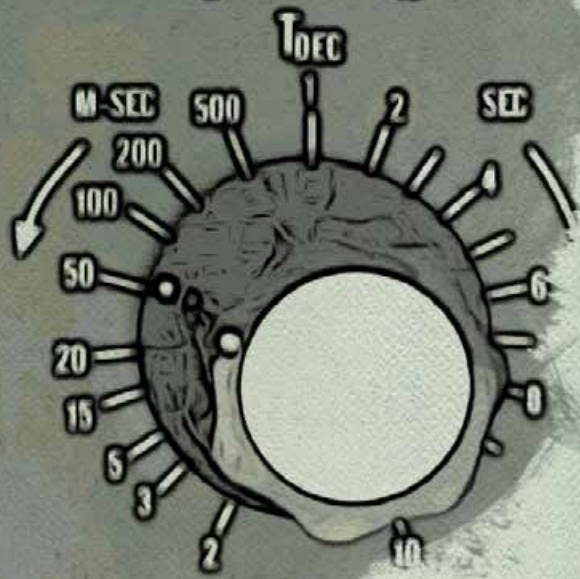

LEFT

RIGHT

MIDI IN

MIDI TRIG

MODULAR 551

VOLTAGE CONTROLLED ENVELOPE GENERATOR

ATTACK VOLTAGE CONTROL

DECAY VOLTAGE CONTROL