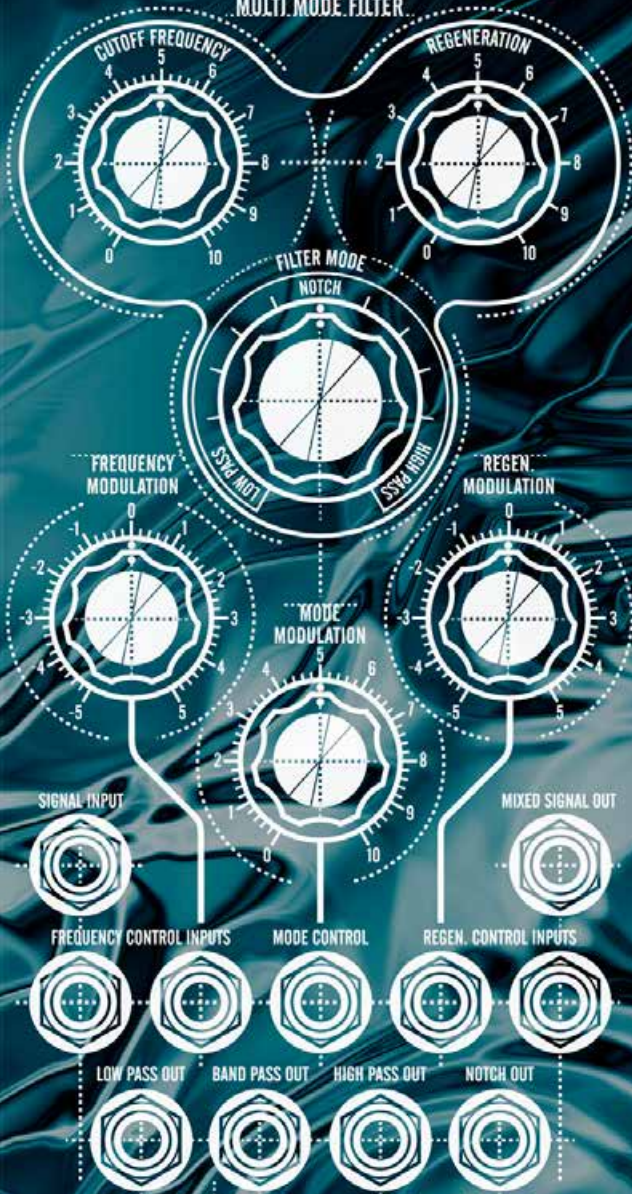

DESTINATION MOON!

FOUR CHANNEL VOLTAGE CONTROLLED OUTPUT MIXER

VOLTAGE CONTROLLED
MULTI-MODE FILTER

FOUR CHANNEL VOLTAGE CONTROLLED OUTPUT MIXER

LEFT

MAIN OFF MAIN ON

RIGHT

CHANNEL 1 VOLUME

CHANNEL 2 VOLUME

PHONES LEVEL

CHANNEL 3 VOLUME

CHANNEL 4 VOLUME

PANORAMA

PANORAMA

PRE MV POST MV

PANORAMA

PANORAMA

VOLUME CONTROL PAN CONTROL

VOLUME CONTROL PAN CONTROL

PHONE OUTPUTS

VOLUME CONTROL PAN CONTROL

VOLUME CONTROL PAN CONTROL

SIGNAL INPUT CHANNEL ON

SIGNAL INPUT CHANNEL ON