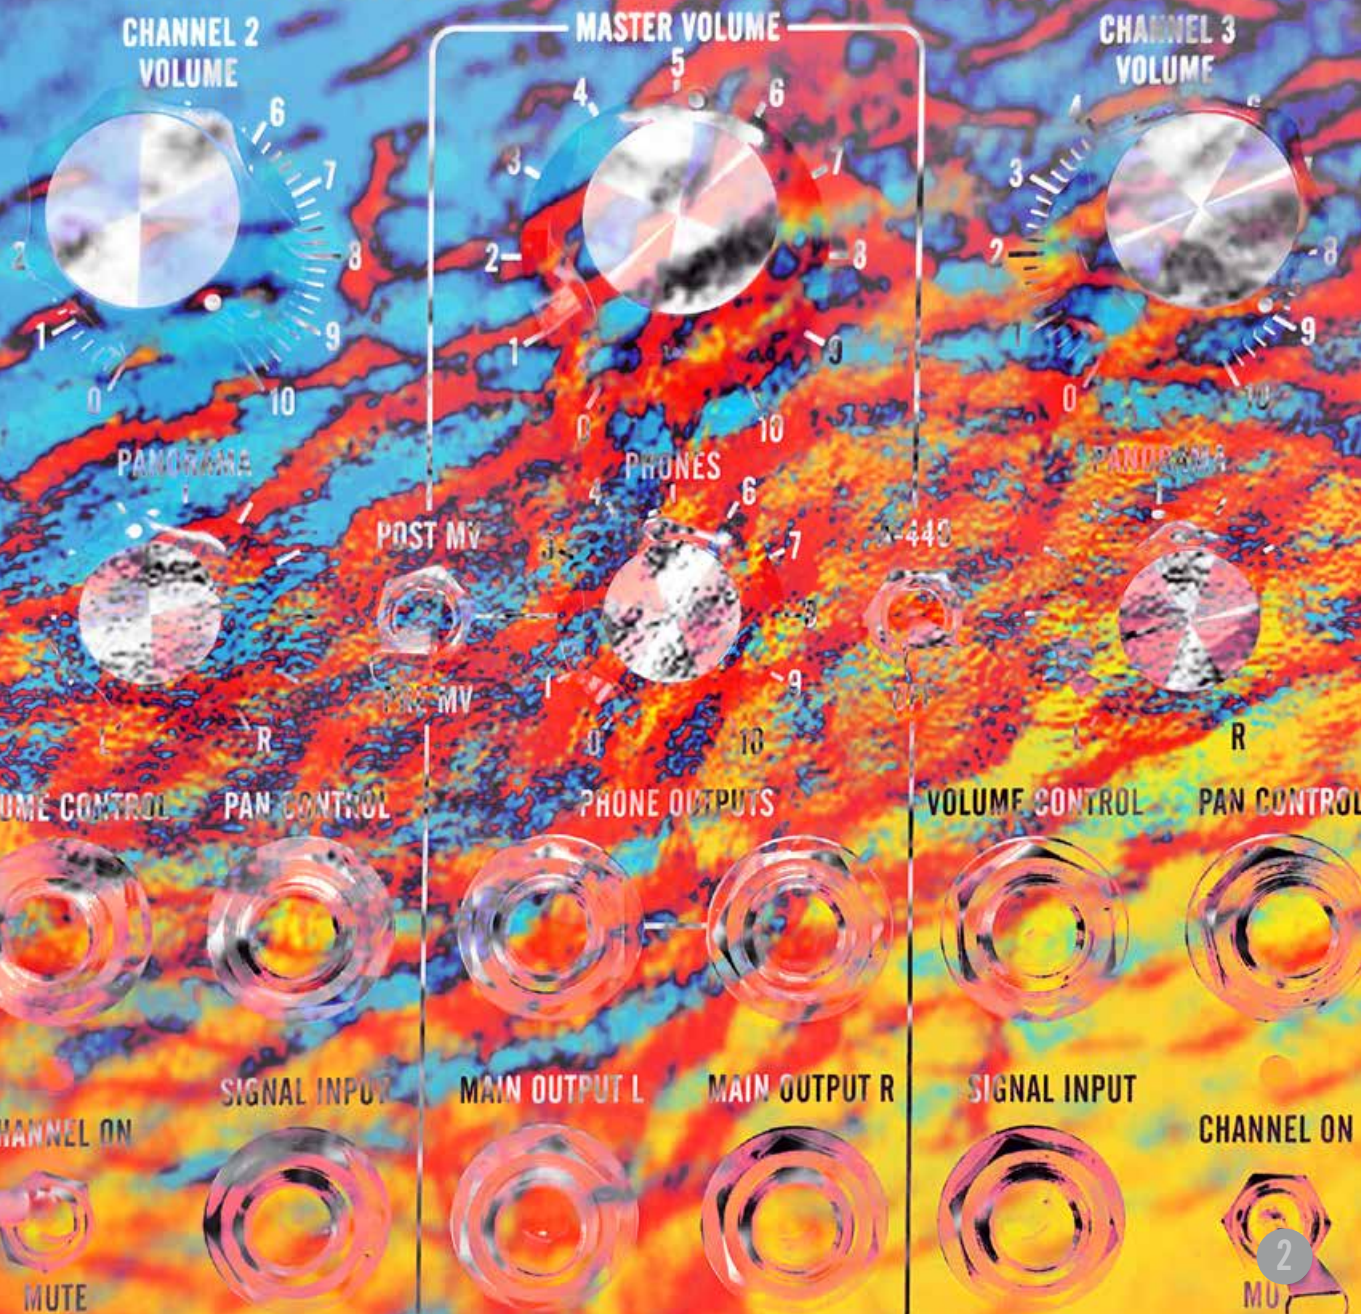

DESTINATION MOON!

FOUR CHANNEL VOLTAGE CONTROLLED OUTPUT MIXER

VOLTAGE CONTROLLED
MULTI-MODE FILTER

FOUR CHANNEL VOLTAGE CONTROLLED OUTPUT MIXER

LEFT

MAIN OFF MAIN ON

RIGHT

CHANNEL 1 VOLUME

CHANNEL 2 VOLUME

PHONES LEVEL

CHANNEL 3 VOLUME

CHANNEL 4 VOLUME

PANORAMA

PANORAMA

PRE MV POST MV

PANORAMA