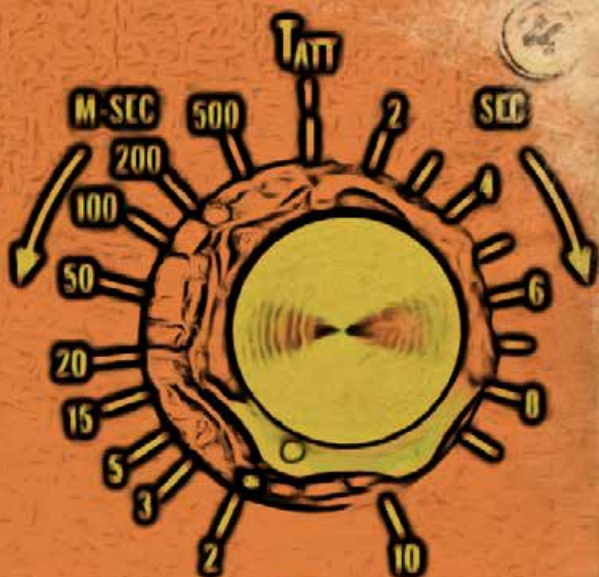

VOLTAGE CONTROLLED ENVELOPE GENERATOR

ATTACK VOLTAGE CONTROL